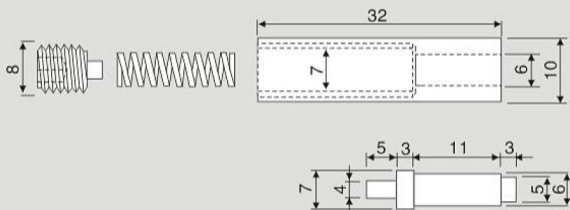

滑塊頂針 Slide block pins

JH079-4