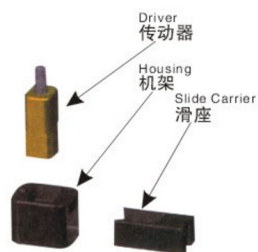

200系列斜頂裝置/200 series unilifter

Type	
JHN53-200	(英制标准型传动器) Inch U.K standard driver
JHN53-200L	(英制长型传动器) Inch long type driver
JHN53M-200	(公制标准型传动器) Metric U.K standard driver
JHN53M-200L	(公制长型传动器) Metric long type driver