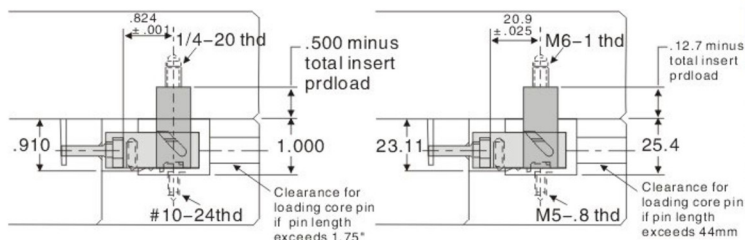

200系列斜頂裝置/200 series unilifter

Type	
JHN53-200	(英制标准型传动器) Inch U.K standard driver
JHN53-200L	(英制长型传动器) Inch long type driver
JHN53M-200	(公制标准型传动器) Metric U.K standard driver
JHN53M-200L	(公制长型传动器) Metric long type driver