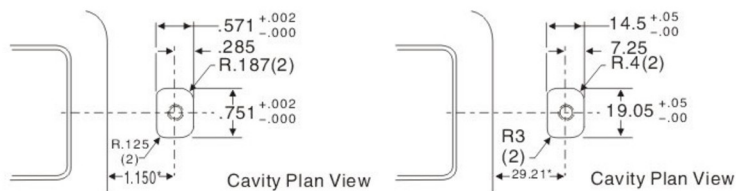

200系列斜頂裝置/200 series unilifter

Type	
JHN53-200	(英制标准型传动器) Inch U.K standard driver
JHN53-200L	(英制长型传动器) Inch long type driver
JHN53M-200	(公制标准型传动器) Metric U.K standard driver
JHN53M-200L	(公制长型传动器) Metric long type driver