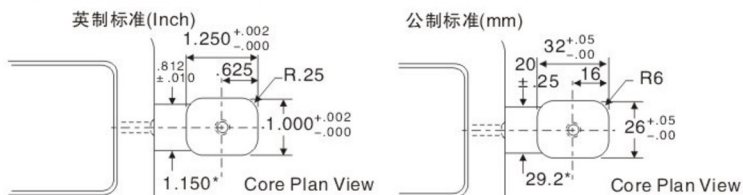

200系列斜頂裝置/200 series unilifter

Type	
JHN53-200	(英制标准型传动器) Inch U.K standard driver
JHN53-200L	(英制长型传动器) Inch long type driver
JHN53M-200	(公制标准型传动器) Metric U.K standard driver
JHN53M-200L	(公制长型传动器) Metric long type driver